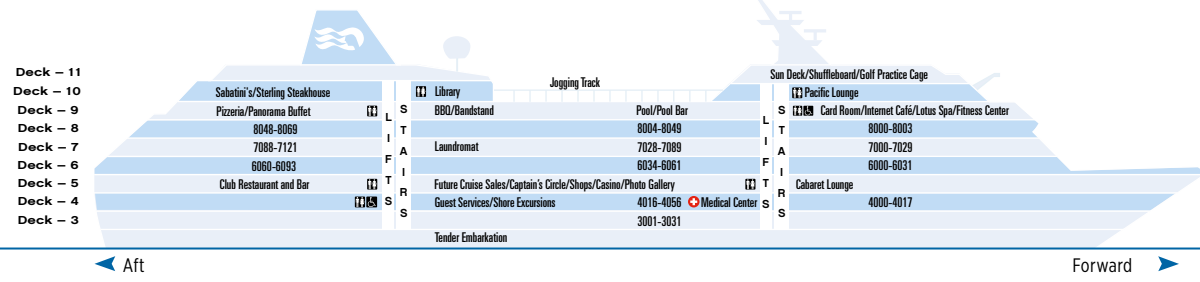

Pacific Princess®

Guest Capacity: 672
 Length: 592 ft.
 Gross Tonnage: 30,277
 Inaugural Cruise: April 27, 2003
 Christened by: Gabi Hollows (founding director of Fred Hollows Foundation)

Stateroom Description

SUITE

- SZ** Owner's suite Aft (Decks 6, 7, 8)
- S3** Penthouse suite Forward (Decks 6, 7)

CLUB CLASS MINI-SUITE

- M2** Premium Mid-ship (Deck 8)

MINI-SUITE

- MC** Mid-forward, Mid-aft (Deck 8)
- ME** Aft (Deck 8)