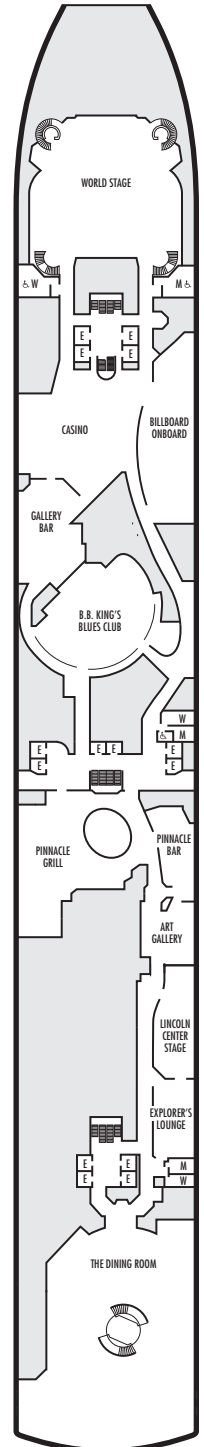

MAIN DECK
Staterooms 1001–1127

LOWER PROMENADE DECK

PROMENADE DECK

UPPER PROMENADE DECK
Staterooms 4001–4185

VERANDAH DECK
Staterooms 5001–5191

UPPER VERANDAH DECK
Staterooms 6001–6177

STATEROOM SYMBOL LEGEND

- Quad (2 lower beds, 1 sofa bed, 1 upper)
- Triple (2 lower beds, 1 sofa bed)
- △ Partial sea view
- X Fully obstructed view
- ⊕ Connecting rooms
- * Shower only
- ◆ Single-sink vanity
- ◆ Staterooms have solid steel verandah railings instead of clear-view Plexiglas® railings

ACCESSIBILITY STATEROOM SYMBOL LEGEND

- ♿ **Fully Accessible:** Suites SC6175 & SC6164 have a bathtub and roll-in shower. Suites SS6108, SY5002 & SY5001 have a bathtub and separate transfer shower. Staterooms J1074, K1012 & K1011 have a roll-in shower only.
- ▼ **Fully Accessible with Single Side Approach:** Suite SY8068 has a bathtub and separate transfer shower. Staterooms I-8037, VB6004, VB6003, D1100, C1082, C1081 have a roll-in shower only.
- ★ **Ambulatory Accessible:** Staterooms VA8032, VA8031, VA6049, VA5140, VA5137, VA5054, VA5051, VA4132, VA4131, H4090, H4089, VA4052 & VA4051 have a roll-in shower only.

For information regarding stateroom bedding configurations and accessibility features on our ships please visit the [Accessibility](#) section of our website.

SHIP SPECIFICATIONS & FACILITIES

- 1,964 Guests
- 812 Crew
- 82,305 Gross Tons
- 936 Feet Long
- 11 Guest Decks
- Wrap-around Promenade Deck
- 6 Restaurants & Cafes
- 78 Entertainment Venues
- 10 Lounges/Bars
- 2 Outdoor Swimming Pools (one with sliding glass roof)
- Spa & Salon
- Fitness Center
- Suite Lounge
- Duty-free Shops
- Library/Internet Cafe
- Onboard Wi-Fi Access
- Casino
- Sport Courts