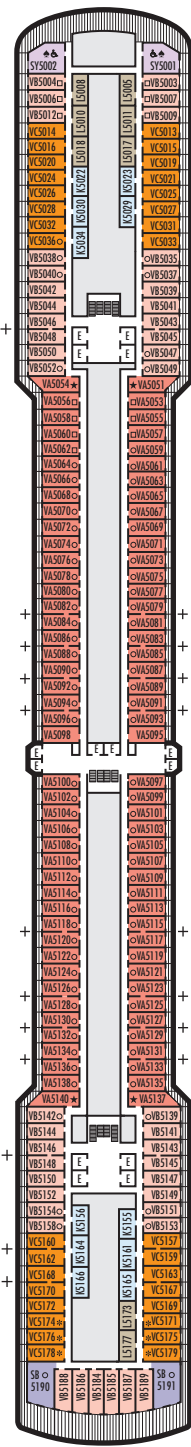

MAIN DECK
Staterooms 1001–1127

LOWER PROMENADE DECK

PROMENADE DECK

UPPER PROMENADE DECK
Staterooms 4001–4185

VERANDAH DECK
Staterooms 5001–5191

UPPER VERANDAH DECK
Staterooms 6001–6177

STATEROOM SYMBOL LEGEND

- Quad (2 lower beds, 1 sofa bed, 1 upper)
- Triple (2 lower beds, 1 sofa bed)
- △ Partial sea view
- X Fully obstructed view
- ⊕ Connecting rooms
- * Shower only
- ◆ Single-sink vanity
- ◆ Staterooms have solid steel verandah railings instead of clear-view Plexiglas® railings

ACCESSIBILITY STATEROOM SYMBOL LEGEND

- ♿ **Fully Accessible:** Suites SC6175 & SC6164 have a bathtub and roll-in shower. Suites SS6108, SY5002 & SY5001 have a bathtub and separate transfer shower. Staterooms J1074, K1012 & K1011 have a roll-in shower only.
- ▼ **Fully Accessible with Single Side Approach:** Suite SY8068 has a bathtub and separate transfer shower. Staterooms I-8037, VB6004, VB6003, D1100, C1082, C1081 have a roll-in shower only.
- ★ **Ambulatory Accessible:** Staterooms VA8032, VA8031, VA6049, VA5140, VA5137, VA5054, VA5051, VA4132, VA4131, H4090, H4089, VA4052 & VA4051 have a roll-in shower only.

For information regarding stateroom bedding configurations and accessibility features on our ships please visit the [Accessibility](#) section of our website.

SHIP SPECIFICATIONS & FACILITIES

- 1,964 Guests
- 812 Crew
- 82,305 Gross Tons
- 936 Feet Long
- 11 Guest Decks
- Wrap-around Promenade Deck
- 6 Restaurants & Cafes
- 78 Entertainment Venues
- 10 Lounges/Bars
- 2 Outdoor Swimming Pools (one with sliding glass roof)
- Spa & Salon
- Fitness Center
- Suite Lounge
- Duty-free Shops
- Library/Internet Cafe
- Onboard Wi-Fi Access
- Casino
- Sport Courts