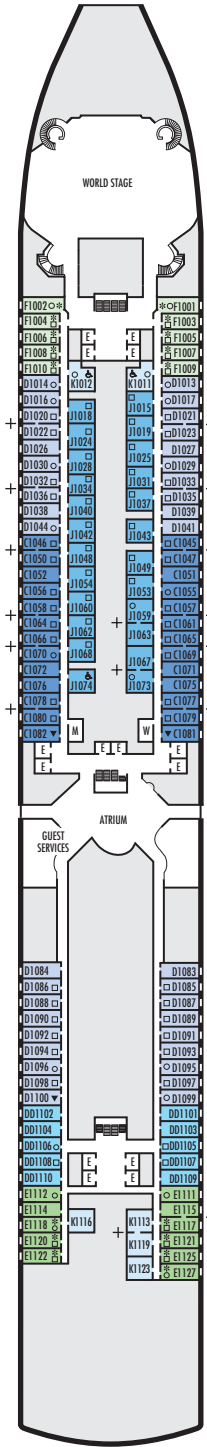

MAIN DECK
Staterooms 1001–1127

LOWER PROMENADE DECK

PROMENADE DECK

UPPER PROMENADE DECK
Staterooms 4001–4185

VERANDAH DECK
Staterooms 5001–5191

UPPER VERANDAH DECK
Staterooms 6001–6177

STATEROOM SYMBOL LEGEND

- Quad (2 lower beds, 1 sofa bed, 1 upper)
- Triple (2 lower beds, 1 sofa bed)
- △ Partial sea view
- X Fully obstructed view
- ⊕ Connecting rooms
- * Shower only
- ◆ Single-sink vanity
- ◆ Staterooms have solid steel verandah railings instead of clear-view Plexiglas® railings

ACCESSIBILITY STATEROOM SYMBOL LEGEND

- ♿ **Fully Accessible:** Suites SC6175 & SC6164 have a bathtub and roll-in shower. Suites SS6108, SY5002 & SY5001 have a bathtub and separate transfer shower. Staterooms J1074, K1012 & K1011 have a roll-in shower only.
- ▼ **Fully Accessible with Single Side Approach:** Suite SY8068 has a bathtub and separate transfer shower. Staterooms I-8037, VB6004, VB6003, D1100, C1082, C1081 have a roll-in shower only.
- ★ **Ambulatory Accessible:** Staterooms VA8032, VA8031, VA6049, VA5140, VA5137, VA5054, VA5051, VA4132, VA4131, H4090, H4089, VA4052 & VA4051 have a roll-in shower only.

For information regarding stateroom bedding configurations and accessibility features on our ships please visit the [Accessibility](#) section of our website.

SHIP SPECIFICATIONS & FACILITIES

- 1,964 Guests
- 812 Crew
- 82,305 Gross Tons
- 936 Feet Long
- 11 Guest Decks
- Wrap-around Promenade Deck
- 6 Restaurants & Cafes
- 78 Entertainment Venues
- 10 Lounges/Bars
- 2 Outdoor Swimming Pools (one with sliding glass roof)
- Spa & Salon
- Fitness Center
- Suite Lounge
- Duty-free Shops
- Library/Internet Cafe
- Onboard Wi-Fi Access
- Casino
- Sport Courts