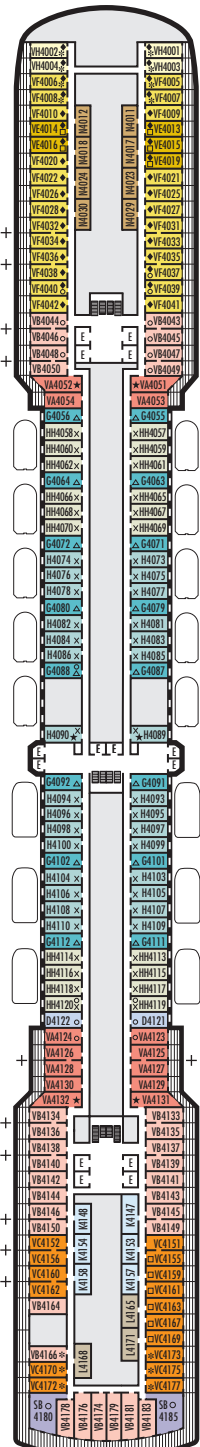

MAIN DECK
Staterooms 1001–1127

LOWER PROMENADE DECK

PROMENADE DECK

UPPER PROMENADE DECK
Staterooms 4001–4185

VERANDAH DECK
Staterooms 5001–5191

UPPER VERANDAH DECK
Staterooms 6001–6177

STATEROOM SYMBOL LEGEND

- Quad (2 lower beds, 1 sofa bed, 1 upper)
- Triple (2 lower beds, 1 sofa bed)
- △ Partial sea view
- X Fully obstructed view
- ⊕ Connecting rooms
- * Shower only
- ◆ Single-sink vanity
- ◆ Staterooms have solid steel verandah railings instead of clear-view Plexiglas® railings

ACCESSIBILITY STATEROOM SYMBOL LEGEND

- ♿ **Fully Accessible:** Suites SC6175 & SC6164 have a bathtub and roll-in shower. Suites SS6108, SY5002 & SY5001 have a bathtub and separate transfer shower. Staterooms J1074, K1012 & K1011 have a roll-in shower only.
- ▼ **Fully Accessible with Single Side Approach:** Suite SY8068 has a bathtub and separate transfer shower. Staterooms I-8037, VB6004, VB6003, D1100, C1082, C1081 have a roll-in shower only.
- ★ **Ambulatory Accessible:** Staterooms VA8032, VA8031, VA6049, VA5140, VA5137, VA5054, VA5051, VA4132, VA4131, H4090, H4089, VA4052 & VA4051 have a roll-in shower only.

For information regarding stateroom bedding configurations and accessibility features on our ships please visit the [Accessibility](#) section of our website.

SHIP SPECIFICATIONS & FACILITIES

- 1,964 Guests
- 812 Crew
- 82,305 Gross Tons
- 936 Feet Long
- 11 Guest Decks
- Wrap-around Promenade Deck
- 6 Restaurants & Cafes
- 78 Entertainment Venues
- 10 Lounges/Bars
- 2 Outdoor Swimming Pools (one with sliding glass roof)
- Spa & Salon
- Fitness Center
- Suite Lounge
- Duty-free Shops
- Library/Internet Cafe
- Onboard Wi-Fi Access
- Casino
- Sport Courts