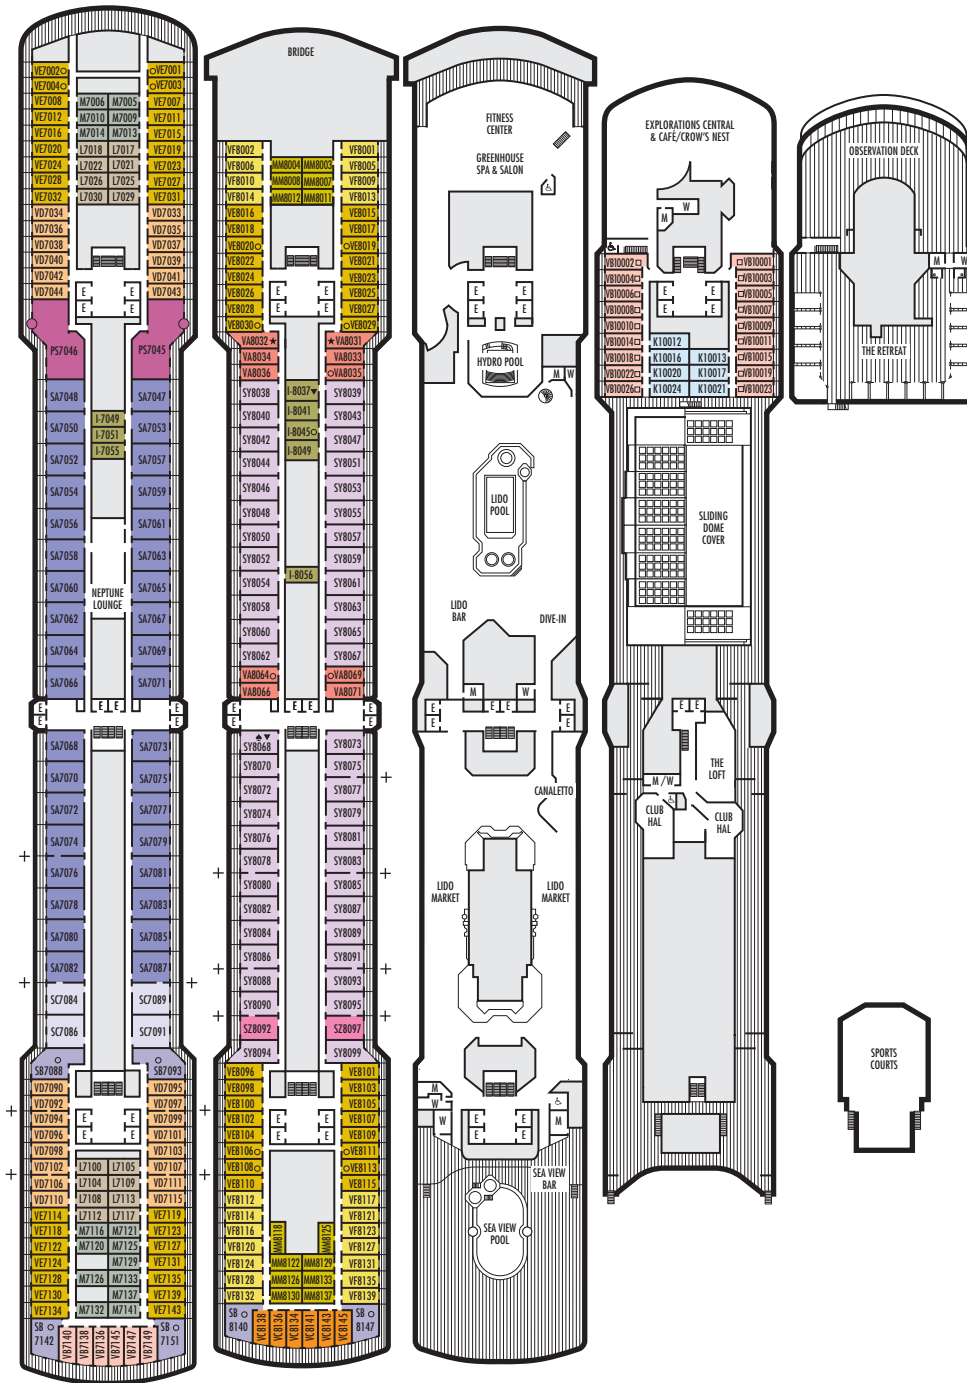

WESTERDAM

DECK PLANS & STATEROOMS

The deck plans are color-coded by category of stateroom, and the category letter precedes the stateroom number in each room. All staterooms are equipped with interactive LED television with On Demand movies, programming and multichannel music; mini-bar; mini-safe; data port; telephone.

Important Note: Not all staterooms within each category have the same furniture configuration and/or facilities. Appropriate symbols within the rooms on the deck plans describe differences from the stateroom descriptions below.

ROTTERDAM DECK

Staterooms 7001–7151

NAVIGATION DECK

Staterooms 8001–8147

LIDO DECK

OBSERVATION DECK

Staterooms 10001–10026

SPORTS DECK

VERANDAH SUITES

PS

Pinnacle Suites: Bedroom with 1 king-size bed, oversize whirlpool bath & shower & additional shower stall, living room, dining room, dressing room, private verandah with whirlpool, pantry, 1 sofa bed for 2 persons, microwave, refrigerator, guest toilet, private stereo system, floor-to-ceiling windows.