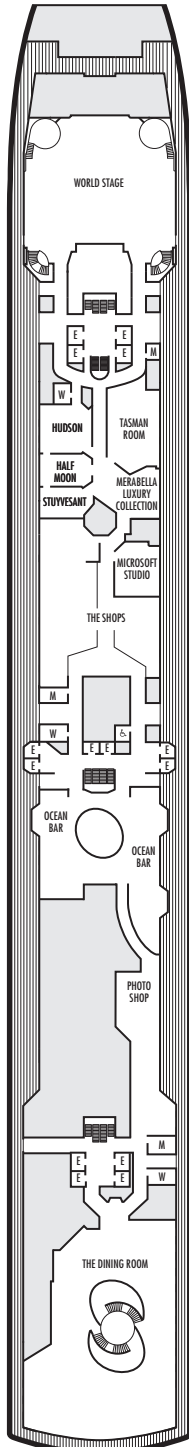

MAIN DECK
Staterooms 1001–1127

LOWER PROMENADE DECK

PROMENADE DECK

UPPER PROMENADE DECK
Staterooms 4001–4185

VERANDAH DECK
Staterooms 5001–5191

UPPER VERANDAH DECK
Staterooms 6001–6177

STATEROOM SYMBOL LEGEND

- Quad (2 lower beds, 1 sofa bed, 1 upper)
- Triple (2 lower beds, 1 sofa bed)
- △ Partial sea view
- X Fully obstructed view
- ⊕ Connecting rooms
- * Shower only
- ◆ Single-sink vanity
- ◆ Staterooms have solid steel verandah railings instead of clear-view Plexiglas® railings

ACCESSIBILITY STATEROOM SYMBOL LEGEND

- ♿ **Fully Accessible:** Suites SC6175 & SC6164 have a bathtub and roll-in shower. Suites SS6108, SY5002 & SY5001 have a bathtub and separate transfer shower. Staterooms J1074, K1012 & K1011 have a roll-in shower only.
- ▼ **Fully Accessible with Single Side Approach:** Suite SY8068 has a bathtub and separate transfer shower. Staterooms I-8037, VB6004, VB6003, D1100, C1082, C1081 have a roll-in shower only.
- ★ **Ambulatory Accessible:** Staterooms VA8032, VA8031, VA6049, VA5140, VA5137, VA5054, VA5051, VA4132, VA4131, H4090, H4089, VA4052 & VA4051 have a roll-in shower only.

For information regarding stateroom bedding configurations and accessibility features on our ships please visit the [Accessibility](#) section of our website.

SHIP SPECIFICATIONS & FACILITIES

- 1,964 Guests
- 812 Crew
- 82,305 Gross Tons
- 936 Feet Long
- 11 Guest Decks
- Wrap-around Promenade Deck
- 6 Restaurants & Cafes
- 78 Entertainment Venues
- 10 Lounges/Bars
- 2 Outdoor Swimming Pools (one with sliding glass roof)
- Spa & Salon
- Fitness Center
- Suite Lounge
- Duty-free Shops
- Library/Internet Cafe
- Onboard Wi-Fi Access
- Casino
- Sport Courts