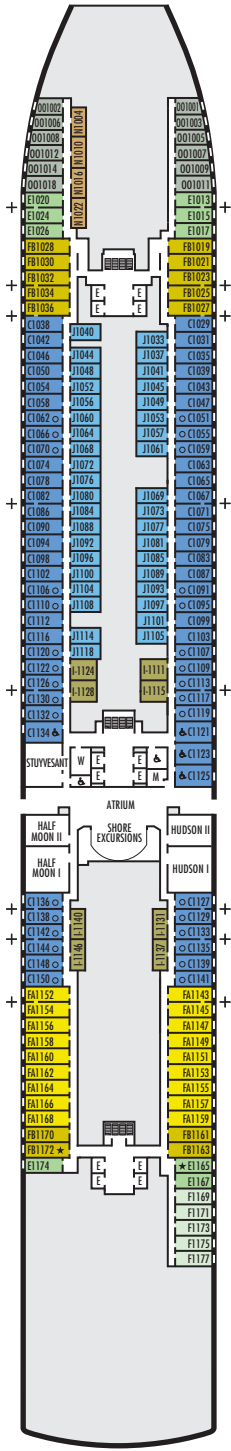

MAIN DECK
Staterooms 1001–1177

PLAZA DECK

PROMENADE DECK

BEETHOVEN DECK
Staterooms 4001–4221

GERSHWIN DECK
Staterooms 5001–5225

MOZART DECK
Staterooms 6001–6235

STATEROOM SYMBOL LEGEND

- Quad (2 lower beds, 1 sofa bed, 1 upper)
- ⊙ Triple (2 lower beds, 1 upper)
- Triple (2 lower beds, 1 sofa bed)
- ⊕ Double (2 lower beds convertible to 1 king-size bed, no Murphy bed, no sofa bed)
- △ Partially obstructed view
- + Connecting rooms
- ◆ Floor-to-ceiling windows
- * Shower only
- ▶ Uncovered verandah
- ◆ Staterooms have solid steel verandah railings instead of clear-view Plexiglas® railings
- ♣ Suites have part solid steel, part clear-view Plexiglas® verandah railings

ACCESSIBILITY STATEROOM SYMBOL LEGEND

- ♿ Suites SA7094, A6150 & A6148, and staterooms VA8147, VA8145, VA8134, VA8132, I-7108, I-7101, I-6131, I-6116, V5171, V5152, I-5129, I-5112, V5057, V5055, V5054, V5052, VH4167, VH4146, VH4107, VH4096, C1134, C1125, C1123, C1121 are fully accessible, roll-in shower only
- ★ Suites B8101 & SA7092 and staterooms K11049, VB11038, VQ10033, VE8142, VD7049, K6185, VC6158, V5051, V5048, FB1172 & E1165 are ambulatory accessible, shower only with small step, step into bathroom, standard interior and exterior door size

SHIP SPECIFICATIONS & FACILITIES

- 2,650 Guests
- 1,036 Crew
- 99,500 Gross Tons
- 975 Feet Long
- 13 Guest Decks
- Wraparound Promenade Deck
- 12 Restaurants & Cafes
- 7 Entertainment Venues
- 8 Lounges/Bars
- 2 Outdoor Swimming Pools (one with sliding glass roof)
- Spa & Salon
- Fitness Center
- Suite Lounge
- Duty-free Shops
- Library/Internet Cafe
- Onboard Wi-Fi Access
- Casino
- Sport Courts

Important Note: Not all staterooms within each category have the same furniture configuration and/or facilities. Appropriate symbols within the rooms on the deck plans describe differences from the stateroom descriptions below.