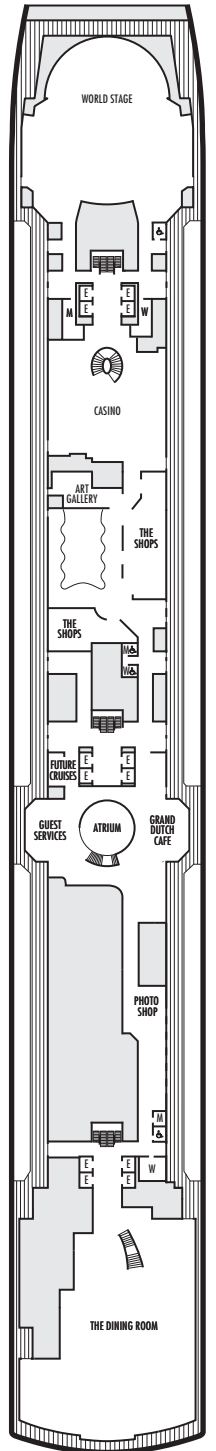

MAIN DECK
Staterooms 1001–1177

PLAZA DECK

PROMENADE DECK

BEETHOVEN DECK
Staterooms 4001–4221

GERSHWIN DECK
Staterooms 5001–5225

MOZART DECK
Staterooms 6001–6235

STATEROOM SYMBOL LEGEND

- Quad (2 lower beds, 1 sofa bed, 1 upper)
- ⊙ Triple (2 lower beds, 1 upper)
- Triple (2 lower beds, 1 sofa bed)
- ⊕ Double (2 lower beds convertible to 1 king-size bed, no Murphy bed, no sofa bed)
- △ Partially obstructed view
- + Connecting rooms
- ◆ Floor-to-ceiling windows
- * Shower only
- ▶ Uncovered verandah
- ◆ Staterooms have solid steel verandah railings instead of clear-view Plexiglas® railings
- ♣ Suites have part solid steel, part clear-view Plexiglas® verandah railings

ACCESSIBILITY STATEROOM SYMBOL LEGEND

- ♿ Suites SA7094, A6150 & A6148, and staterooms VA8147, VA8145, VA8134, VA8132, I-7108, I-7101, I-6131, I-6116, V5171, V5152, I-5129, I-5112, V5057, V5055, V5054, V5052, VH4167, VH4146, VH4107, VH4096, C1134, C1125, C1123, C1121 are fully accessible, roll-in shower only
- ★ Suites B8101 & SA7092 and staterooms K11049, VB11038, VQ10033, VE8142, VD7049, K6185, VC6158, V5051, V5048, FB1172 & E1165 are ambulatory accessible, shower only with small step, step into bathroom, standard interior and exterior door size

SHIP SPECIFICATIONS & FACILITIES

- 2,650 Guests
- 1,036 Crew
- 99,500 Gross Tons
- 975 Feet Long
- 13 Guest Decks
- Wraparound Promenade Deck
- 12 Restaurants & Cafes
- 7 Entertainment Venues
- 8 Lounges/Bars
- 2 Outdoor Swimming Pools (one with sliding glass roof)
- Spa & Salon
- Fitness Center
- Suite Lounge
- Duty-free Shops
- Library/Internet Cafe
- Onboard Wi-Fi Access
- Casino
- Sport Courts

Important Note: Not all staterooms within each category have the same furniture configuration and/or facilities. Appropriate symbols within the rooms on the deck plans describe differences from the stateroom descriptions below.