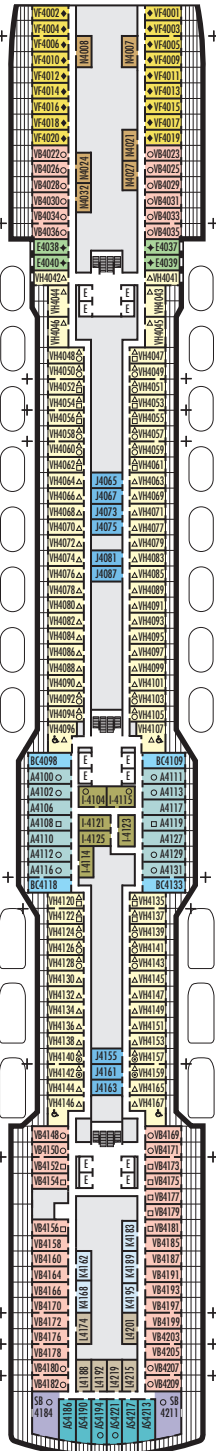

For more information or to book your travel, please call

(281) 301-5818

2299 Lone Star Drive Suite 413

Sugar Land, Texas 77479

tel - (281) 301-5818

fax - (888) 391-1298

<http://www.premiercustomtravel.com>

info@premiercustomtravel.com

MAIN DECK
Staterooms 1001–1177

PLAZA DECK

PROMENADE DECK

BEETHOVEN DECK
Staterooms 4001–4221

GERSHWIN DECK
Staterooms 5001–5225

MOZART DECK
Staterooms 6001–6235

STATEROOM SYMBOL LEGEND

- Quad (2 lower beds, 1 sofa bed, 1 upper)
- ⊙ Triple (2 lower beds, 1 upper)
- Triple (2 lower beds, 1 sofa bed)
- ⊕ Double (2 lower beds convertible to 1 king-size bed, no Murphy bed, no sofa bed)
- △ Partially obstructed view
- + Connecting rooms
- ◆ Floor-to-ceiling windows
- * Shower only
- ▶ Uncovered verandah
- ◆ Staterooms have solid steel verandah railings instead of clear-view Plexiglas® railings
- ♣ Suites have part solid steel, part clear-view Plexiglas® verandah railings

ACCESSIBILITY STATEROOM SYMBOL LEGEND

- ♿ Suites SA7094, A6150 & A6148, and staterooms VA8147, VA8145, VA8134, VA8132, I-7108, I-7101, I-6131, I-6116, V5171, V5152, I-5129, I-5112, V5057, V5055, V5054, V5052, VH4167, VH4146, VH4107, VH4096, C1134, C1125, C1123, C1121 are fully accessible, roll-in shower only
- ★ Suites B8101 & SA7092 and staterooms K11049, VB11038, VQ10033, VE8142, VD7049, K6185, VC6158, V5051, V5048, FB1172 & E1165 are ambulatory accessible, shower only with small step, step into bathroom, standard interior and exterior door size

SHIP SPECIFICATIONS & FACILITIES

- 2,650 Guests
- 1,036 Crew
- 99,500 Gross Tons
- 975 Feet Long
- 13 Guest Decks
- Wraparound Promenade Deck
- 12 Restaurants & Cafes
- 7 Entertainment Venues
- 8 Lounges/Bars
- 2 Outdoor Swimming Pools (one with sliding glass roof)
- Spa & Salon
- Fitness Center
- Suite Lounge
- Duty-free Shops
- Library/Internet Cafe
- Onboard Wi-Fi Access
- Casino
- Sport Courts