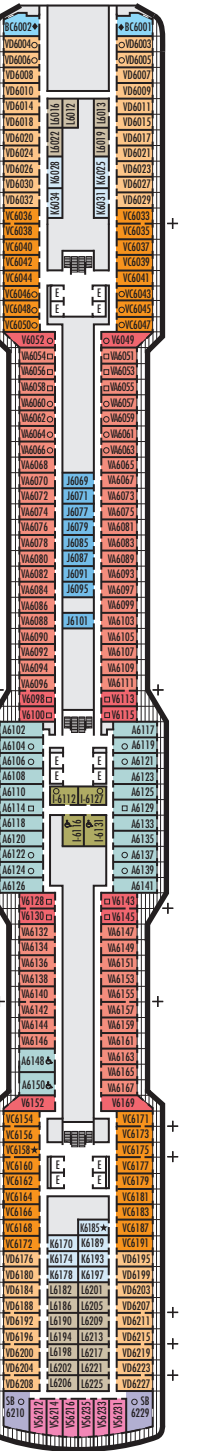

For more information or to book your travel, please call

(281) 301-5818

2299 Lone Star Drive Suite 413

Sugar Land, Texas 77479

tel - (281) 301-5818

fax - (888) 391-1298

<http://www.premiercustomtravel.com>

info@premiercustomtravel.com

MAIN DECK
Staterooms 1001–1177

PLAZA DECK

PROMENADE DECK

BEETHOVEN DECK
Staterooms 4001–4221

GERSHWIN DECK
Staterooms 5001–5225

MOZART DECK
Staterooms 6001–6235

STATEROOM SYMBOL LEGEND

- Quad (2 lower beds, 1 sofa bed, 1 upper)
- ⊙ Triple (2 lower beds, 1 upper)
- Triple (2 lower beds, 1 sofa bed)
- ⊕ Double (2 lower beds convertible to 1 king-size bed, no Murphy bed, no sofa bed)
- △ Partially obstructed view
- + Connecting rooms
- ◆ Floor-to-ceiling windows
- * Shower only
- ▶ Uncovered verandah
- ◆ Staterooms have solid steel verandah railings instead of clear-view Plexiglas® railings
- ♣ Suites have part solid steel, part clear-view Plexiglas® verandah railings

ACCESSIBILITY STATEROOM SYMBOL LEGEND

- ♿ Suites SA7094, A6150 & A6148, and staterooms VA8147, VA8145, VA8134, VA8132, I-7108, I-7101, I-6131, I-6116, V5171, V5152, I-5129, I-5112, V5057, V5055, V5054, V5052, VH4167, VH4146, VH4107, VH4096, C1134, C1125, C1123, C1121 are fully accessible, roll-in shower only
- ★ Suites B8101 & SA7092 and staterooms K11049, VB11038, VQ10033, VE8142, VD7049, K6185, VC6158, V5051, V5048, FB1172 & E1165 are ambulatory accessible, shower only with small step, step into bathroom, standard interior and exterior door size

SHIP SPECIFICATIONS & FACILITIES

- 2,650 Guests
- 1,036 Crew
- 99,500 Gross Tons
- 975 Feet Long
- 13 Guest Decks
- Wraparound Promenade Deck
- 12 Restaurants & Cafes
- 7 Entertainment Venues
- 8 Lounges/Bars
- 2 Outdoor Swimming Pools (one with sliding glass roof)
- Spa & Salon
- Fitness Center
- Suite Lounge
- Duty-free Shops
- Library/Internet Cafe
- Onboard Wi-Fi Access
- Casino
- Sport Courts