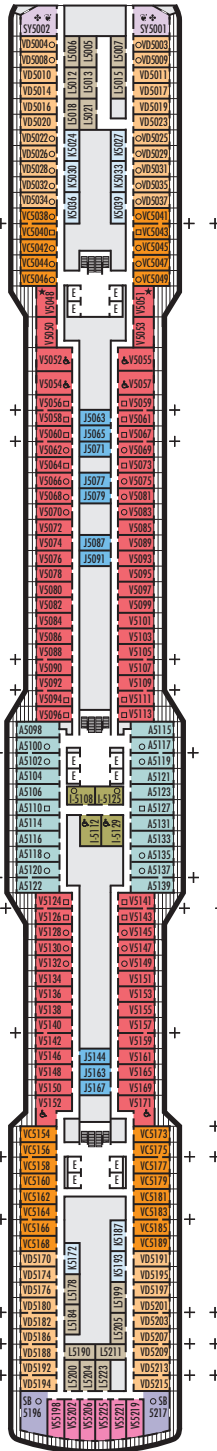

For more information or to book your travel, please call

(281) 301-5818

2299 Lone Star Drive Suite 413

Sugar Land, Texas 77479

tel - (281) 301-5818

fax - (888) 391-1298

<http://www.premiercustomtravel.com>

info@premiercustomtravel.com

MAIN DECK
Staterooms 1001–1177

PLAZA DECK

PROMENADE DECK

BEETHOVEN DECK
Staterooms 4001–4221

GERSHWIN DECK
Staterooms 5001–5225

MOZART DECK
Staterooms 6001–6235

STATEROOM SYMBOL LEGEND

- Quad (2 lower beds, 1 sofa bed, 1 upper)
- ⊙ Triple (2 lower beds, 1 upper)
- Triple (2 lower beds, 1 sofa bed)
- ⊕ Double (2 lower beds convertible to 1 king-size bed, no Murphy bed, no sofa bed)
- △ Partially obstructed view
- + Connecting rooms
- ◆ Floor-to-ceiling windows
- * Shower only
- ▶ Uncovered verandah
- ◆ Staterooms have solid steel verandah railings instead of clear-view Plexiglas® railings
- ♣ Suites have part solid steel, part clear-view Plexiglas® verandah railings

ACCESSIBILITY STATEROOM SYMBOL LEGEND

- ♿ Suites SA7094, A6150 & A6148, and staterooms VA8147, VA8145, VA8134, VA8132, I-7108, I-7101, I-6131, I-6116, V5171, V5152, I-5129, I-5112, V5057, V5055, V5054, V5052, VH4167, VH4146, VH4107, VH4096, C1134, C1125, C1123, C1121 are fully accessible, roll-in shower only
- ★ Suites B8101 & SA7092 and staterooms K11049, VB11038, VQ10033, VE8142, VD7049, K6185, VC6158, V5051, V5048, FB1172 & E1165 are ambulatory accessible, shower only with small step, step into bathroom, standard interior and exterior door size

SHIP SPECIFICATIONS & FACILITIES

- 2,650 Guests
- 1,036 Crew
- 99,500 Gross Tons
- 975 Feet Long
- 13 Guest Decks
- Wraparound Promenade Deck
- 12 Restaurants & Cafes
- 7 Entertainment Venues
- 8 Lounges/Bars
- 2 Outdoor Swimming Pools (one with sliding glass roof)
- Spa & Salon
- Fitness Center
- Suite Lounge
- Duty-free Shops
- Library/Internet Cafe
- Onboard Wi-Fi Access
- Casino
- Sport Courts