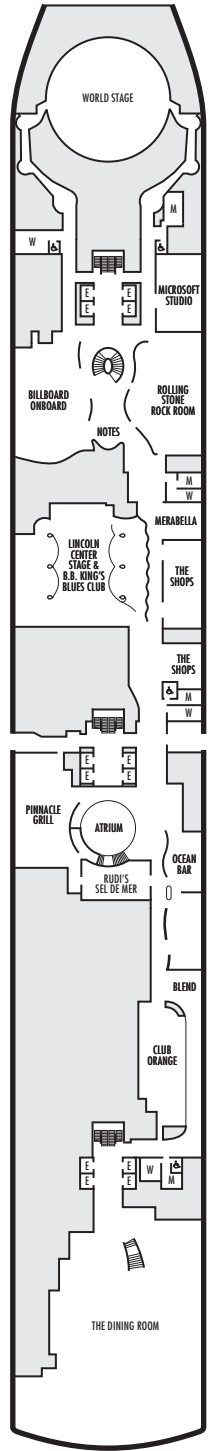

MAIN DECK
Staterooms 1001–1177

PLAZA DECK

PROMENADE DECK

BEETHOVEN DECK
Staterooms 4001–4221

GERSHWIN DECK
Staterooms 5001–5225

MOZART DECK
Staterooms 6001–6235

STATEROOM SYMBOL LEGEND

- Quad (2 lower beds, 1 sofa bed, 1 upper)
- ⊙ Triple (2 lower beds, 1 upper)
- Triple (2 lower beds, 1 sofa bed)
- ⊕ Double (2 lower beds convertible to 1 king-size bed, no Murphy bed, no sofa bed)
- △ Partially obstructed view
- + Connecting rooms
- ◆ Floor-to-ceiling windows
- * Shower only
- ▶ Uncovered verandah
- ◆ Staterooms have solid steel verandah railings instead of clear-view Plexiglas® railings
- ♣ Suites have part solid steel, part clear-view Plexiglas® verandah railings

ACCESSIBILITY STATEROOM SYMBOL LEGEND

- ♿ Suites SA7094, A6150 & A6148, and staterooms VA8147, VA8145, VA8134, VA8132, I-7108, I-7101, I-6131, I-6116, V5171, V5152, I-5129, I-5112, V5057, V5055, V5054, V5052, VH4167, VH4146, VH4107, VH4096, C1134, C1125, C1123, C1121 are fully accessible, roll-in shower only
- ★ Suites B8101 & SA7092 and staterooms K11049, VB11038, VQ10033, VE8142, VD7049, K6185, VC6158, V5051, V5048, FB1172 & E1165 are ambulatory accessible, shower only with small step, step into bathroom, standard interior and exterior door size

SHIP SPECIFICATIONS & FACILITIES

- 2,650 Guests
- 1,036 Crew
- 99,500 Gross Tons
- 975 Feet Long
- 13 Guest Decks
- Wraparound Promenade Deck
- 12 Restaurants & Cafes
- 7 Entertainment Venues
- 8 Lounges/Bars
- 2 Outdoor Swimming Pools (one with sliding glass roof)
- Spa & Salon
- Fitness Center
- Suite Lounge
- Duty-free Shops
- Library/Internet Cafe
- Onboard Wi-Fi Access
- Casino
- Sport Courts

Important Note: Not all staterooms within each category have the same furniture configuration and/or facilities. Appropriate symbols within the rooms on the deck plans describe differences from the stateroom descriptions below.