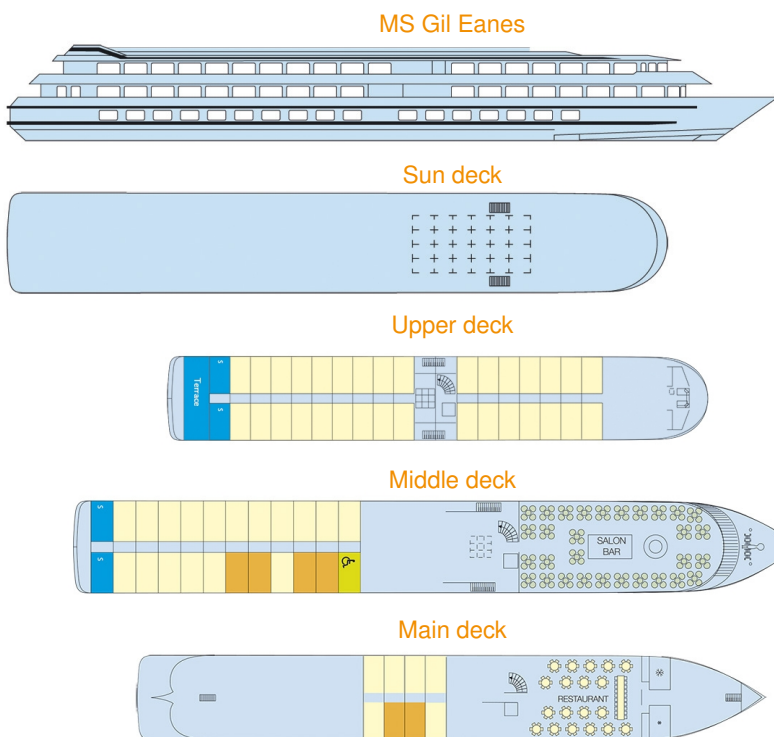

<http://www.premiercustomtravel.com>

info@premiercustomtravel.com

MS Gil Eanes 5 ANCHORS

The **MS Gil Eanes** cruises on the Douro.

Year built : 2014/2015

Length : 262 feet

Width : 36 feet

Number of cabins : 66

Capacity : 132 passengers

Onboard amenities : Lounge with large picture windows, restaurant, library, TV, gift shop, elevator, sun deck with chaise lounges.

Air-conditioning throughout entire boat and in each cabin, central heating, free onboard Wi-Fi.

3-DECK SHIP

THE CABINS

Amenities : All cabins have bathroom with shower, flat-screen TV, hair dryer, safe, and closet.

- **Upper deck :** 34 double-occupancy cabins
- **Middle deck :** 24 double-occupancy cabins
- **Main deck :** 8 double-occupancy cabins