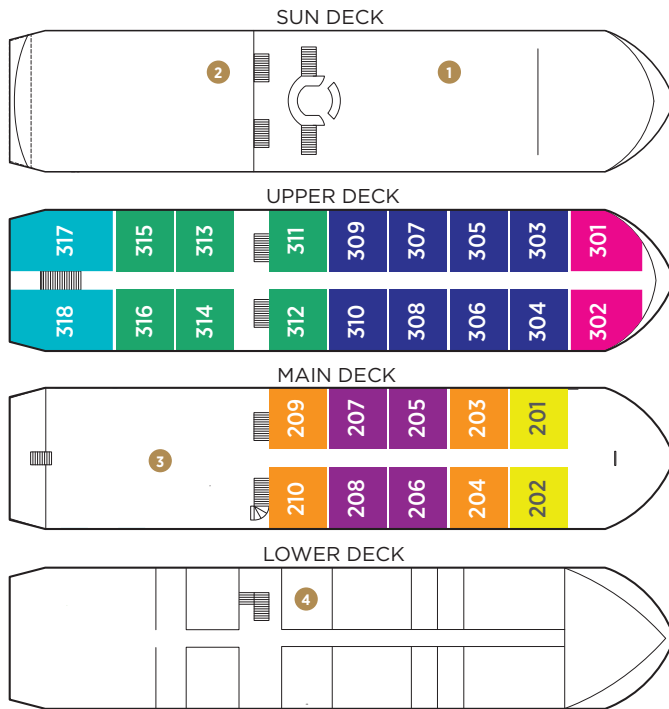

The AmaPura has 28 suites featuring either a French Balcony, Outside Balcony or Twin Balconies, as well as a well-appointed en suite bathroom. The ship’s elegant public areas include a restaurant, lounge

AMAPURA

- 1 Main Lounge & Bar
- 2 Sun Deck
- 3 Restaurant
- 4 Spa

Technical Data

Built: 2014
Length: 188 ft.
Width: 40 ft.
Crew: 31
Staterooms: 28
Passengers: 56
Registry: Myanmar

| | |
|---------|---|
| Cat. SA | Upper Deck Outside Balcony - 290 sq. ft. |
| Cat. SB | Upper Deck Twin Balcony - 420 sq. ft. |
| Cat. SC | Upper Deck Outside Balcony - 285 sq. ft. |
| Cat. SD | Upper Deck Outside Balcony - 285 sq. ft. |
| Cat. SE | Main Deck French Balcony - 285 sq. ft. |
| Cat. SF | Main Deck French Balcony - 285 sq. ft. |
| Cat. SG | Main Deck French Balcony - 285 sq. ft. |