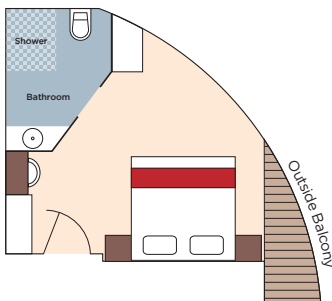

Technical Data

Built: 2014
Length: 188 ft.
Width: 40 ft.
Crew: 31
Staterooms: 28
Passengers: 56
Registry: Myanmar

Cat. SA	Upper Deck Outside Balcony - 290 sq. ft.
Cat. SB	Upper Deck Twin Balcony - 420 sq. ft.
Cat. SC	Upper Deck Outside Balcony - 285 sq. ft.
Cat. SD	Upper Deck Outside Balcony - 285 sq. ft.
Cat. SE	Main Deck French Balcony - 285 sq. ft.
Cat. SF	Main Deck French Balcony - 285 sq. ft.
Cat. SG	Main Deck French Balcony - 285 sq. ft.

Category SA