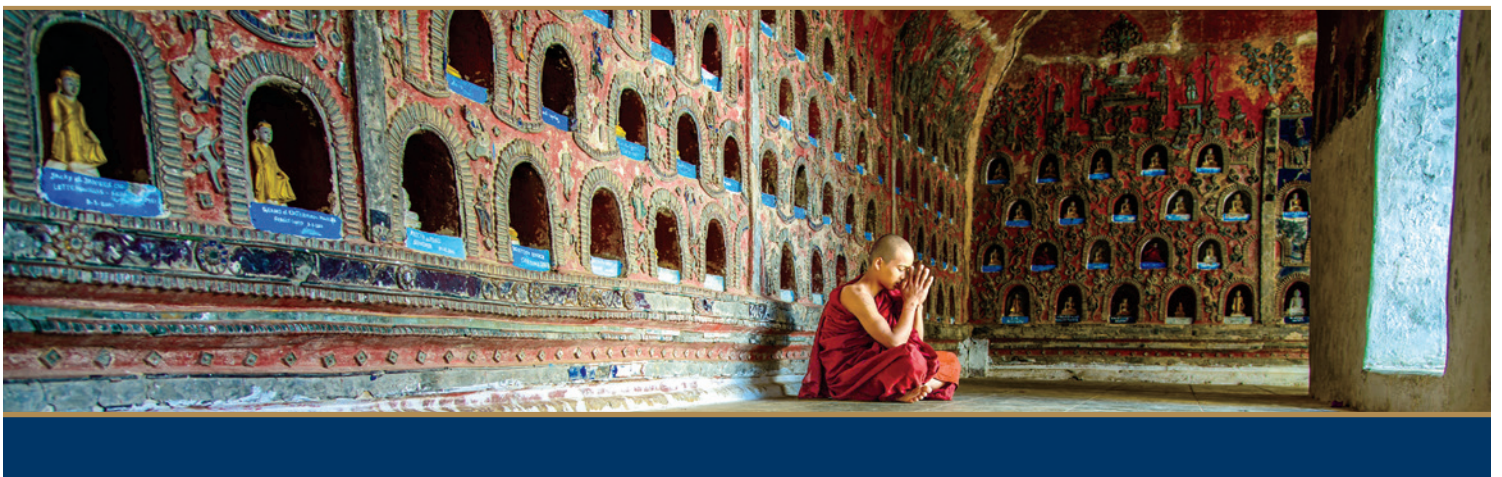

<http://www.premiercustomtravel.com>

info@premiercustomtravel.com

AMAPURA

The custom-built AmaPura takes its name from the former royal capital of Amarapura (Sanskrit for “City of Immortality”). Designed to provide an ultra-comfortable experience along Myanmar’s Ayeyarwady River, this vessel is beautifully furnished with a combination of modern and traditional motifs, and its shallow draft allows it to navigate the river nearly year-round.

The AmaPura has 28 suites featuring either a French Balcony, Outside Balcony or Twin Balconies, as well as a well-appointed en suite bathroom. The ship’s elegant public areas include a restaurant, lounge

and bar. There’s also a gift shop, spa and a Sun Deck perfect for lounging, enjoying a cocktail, or simply gazing out at the ever-changing scenery.

The AmaPura was designed to provide you with a serene home away from home for the duration of your Myanmar voyage. After a full day of sightseeing, there is no greater luxury than to return to a peaceful, comfortable ship and be welcomed aboard with a cool drink and chilled towel. The friendly and resourceful staff will be at your service throughout your entire Ayeyarwady river cruise.