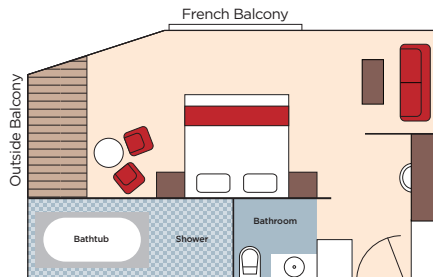

Category SB