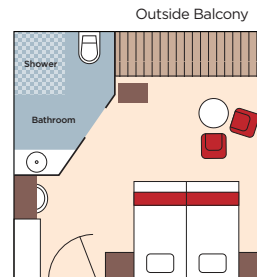

Category SC & SD